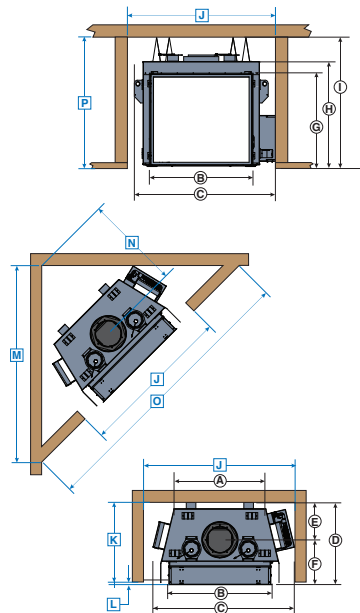

Please note: Due to elevation and fuel type, flame characteristics may not be exactly as shown.

FIREBOX PANEL OPTIONS

BURNER OPTIONS

DIMENSIONS (SERIES D)

TC30	inch	cm	
APPLIANCE DIMENSIONS	A	26	66.0
	B	32 1/2	82.6
	C	47 3/8	120.3
	D	24 9/16 – 25 15/16	62.4 – 65.9
	E	10 3/4	27.2
	F	13 7/8 – 15 1/4	35.2 – 38.7
	G	28 1/2	72.4
	H	36 1/8	91.8
	I	40 5/16	102.4
MIN. COMBUSTIBLE FRAMING DIMENSIONS (INCLUDING SHEETROCK)	J	47 13/16	121.5
	K	22 7/16 – 24 1/4	57.0 – 61.5
	L	1/2	1.3
	M	61 1/16	155.1
	N	29 9/16	75.1
	O	86 5/16	219.2
	P	40 3/4	103.2