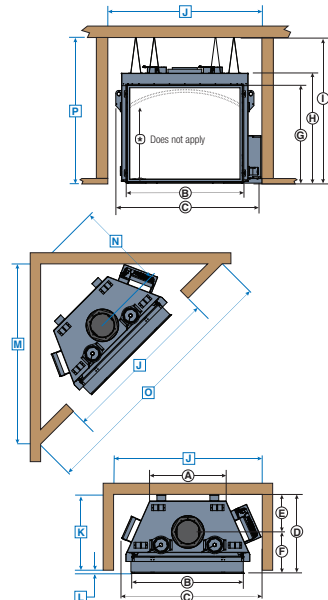

Please note: Due to elevation and fuel type, flame characteristics may not be exactly as shown.

FIREBOX PANEL OPTIONS

BURNER OPTIONS

DIMENSIONS (SERIES C)

TC360D	inch	cm	
APPLIANCE DIMENSIONS	A	26	66.0
	B	38 9/16	98.0
	C	47 3/8	120.3
	D	26 9/16 – 28 1/16	67.5 – 71.3
	E	12 1/2	31.8
	F	14 1/16 – 15 9/16	35.8 – 39.6
	G	32 1/2	82.6
	H	36 1/8	91.8
	I	47 3/4	121.3
MIN. COMBUSTIBLE FRAMING DIMENSIONS (INCLUDING SHEETROCK)	J	50 11/16	128.8
	K	24 1/4 – 26	61.6 – 66.1
	L	1/2	1.3
	M	61 1/16	155.1
	N	29 9/16	75.1
	O	86 5/16	219.2
	P	48 5/16	122.7

Reference Dimensions Only. Dimensions subject to change. Please refer to installation manuals for detailed specifications.