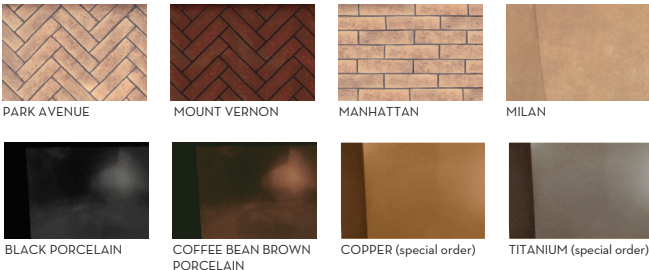

FIREBOX PANEL OPTIONS

BURNER OPTIONS