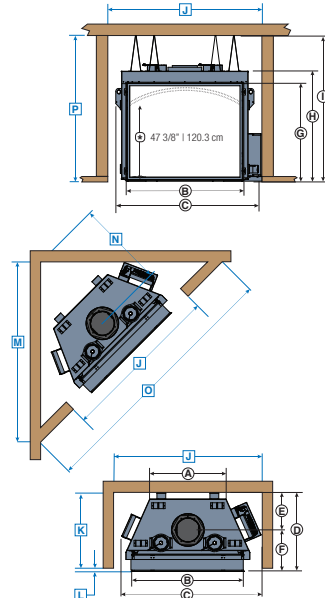

### DIMENSIONS (SERIES D)

TC36		inch	cm
APPLIANCE DIMENSIONS	A	26	66.0
	B	38 9/16	98.0
	C	47 3/8	120.3
	D	26 9/16 – 28 1/16	67.5 – 71.3
	E	12 1/2	31.8
	F	14 1/16 – 15 9/16	35.8 – 39.6
	G	32 1/2	82.6
	H	36 1/8	91.8
	I	47 3/4	121.3
MIN. COMBUSTIBLE FRAMING DIMENSIONS (INCLUDING SHEETROCK)	J	50 11/16	128.8
	K	24 1/4 – 26	61.6 – 66.1
	L	1/2	1.3
	M	61 1/16	155.1
	N	29 9/16	75.1
	O	86 5/16	219.2
	P	48 5/16	122.7