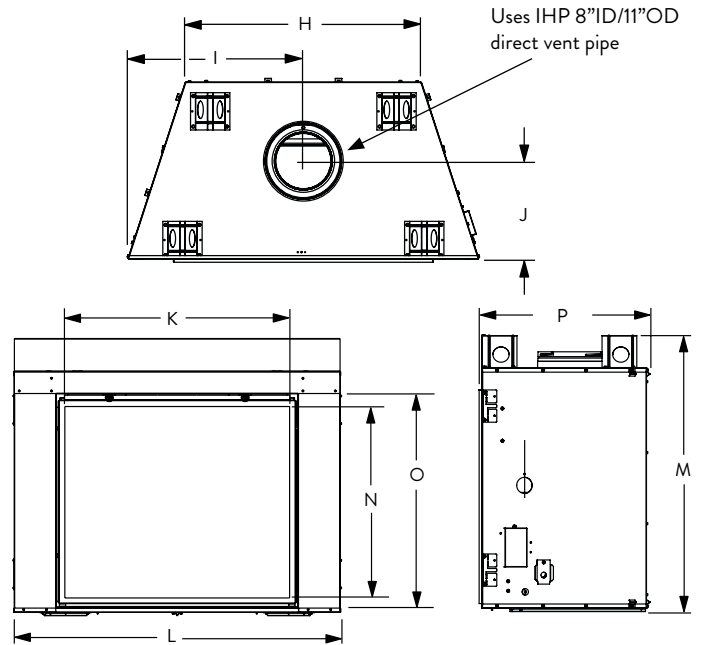

MONTEBELLO DLX 40 MONTEBELLO DLX 45

A	50-3/4"	56-7/8"
B	45"	50"
C	26"	26"

CORNER FRAMING SPECIFICATIONS

MONTEBELLO DLX 40 MONTEBELLO DLX 45

D	50-5/8"	56-3/4"
E	83-5/8"	89-7/8"
F	41-7/8"	44-7/8"
G	59-1/8"	63-1/2"

APPLIANCE SPECIFICATIONS

MONTEBELLO DLX 40 MONTEBELLO DLX 45

H	34"	40-1/8"
I	25-5/16"	28-3/8"
J	14-1/8"	14-1/8"
K	34-3/4"	40-59/64"
L	50-5/8"	56-11/16"
M	45"	50"
N	29-9/32"	34-1/2"
O	33-3/32"	38-3/32"
P	26-15/32"	26-15/32"