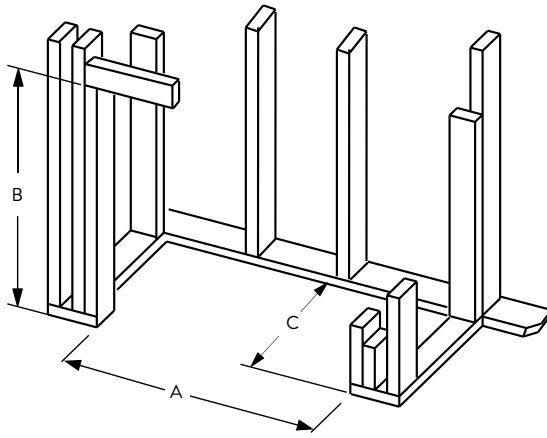

Classic Style

Mission Style

SCREENS (OPTIONAL)

Choose a free-standing decorative screen to create a decorative barrier to prevent direct contact with hot glass.

Dual Arch Screen

Arch Screen

Classic Screen

FLAT WALL FRAMING SPECIFICATIONS

MONTEBELLO DLX 40 MONTEBELLO DLX 45

A	50-3/4"	56-7/8"
B	45"	50"
C	26"	26"

CORNER FRAMING SPECIFICATIONS

MONTEBELLO DLX 40 MONTEBELLO DLX 45

D	50-5/8"	56-3/4"
E	83-5/8"	89-7/8"
F	41-7/8"	44-7/8"
G	59-1/8"	63-1/2"