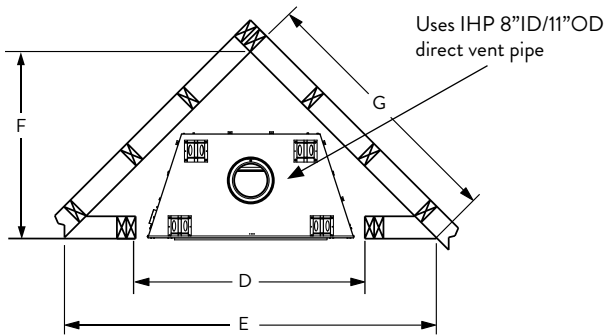

MONTEBELLO DLX 40 MONTEBELLO DLX 45

A	50-3/4"	56-7/8"
B	45"	50"
C	26"	26"

CORNER FRAMING SPECIFICATIONS

MONTEBELLO DLX 40 MONTEBELLO DLX 45

D	50-5/8"	56-3/4"
E	83-5/8"	89-7/8"
F	41-7/8"	44-7/8"
G	59-1/8"	63-1/2"